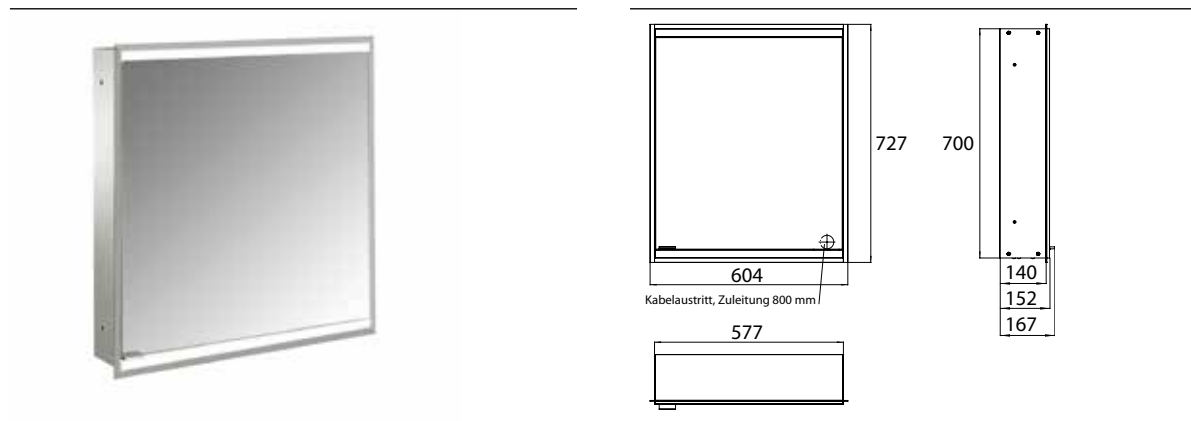

Illuminated mirror cabinet prime 2, 600 mm, 1 door, built-in version, IP 20 back panel mirror

Art.No.9497 060 32

with light-package, with mirrored or white glass back panel, 2 continuously adjustable crystal glass shelves, 1 door (door hinge right), 1 socket and 2 switches (brightness and luminous colour cold/warm continuously dimmable), height: 730 mm, LED-lights, IP 20, energy efficiency grade: A - A++