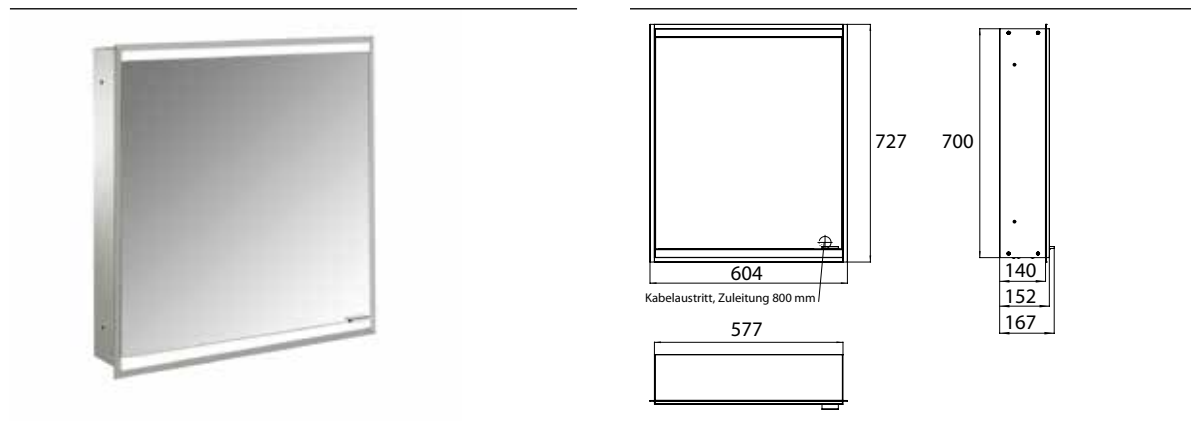

Illuminated mirror cabinet prime 2, 600 mm, 1 door, built-in version, IP 20 back panel mirror

Art.No.9497 060 31

with light-package, with mirrored or white glass back panel, 2 continuously adjustable crystal glass shelves, 1 door (door hinge left), 1 socket and 2 switches (brightness and luminous colour cold/warm continuously dimmable), height: 730 mm, LED-lights, IP 20, energy efficiency grade: A - A++