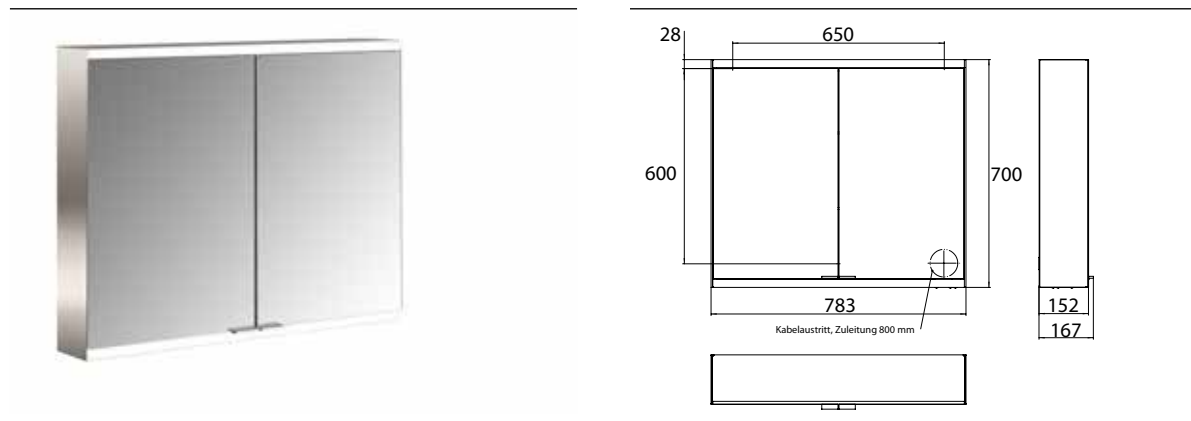

Illuminated mirror cabinet prime, 800 mm, 2 doors, wall-mounted version, IP 20 back panel mirror

Art.No.9497 060 24

with light-package, with mirrored or white glass back panel, mirrored side panels, 2 continuously adjustable crystal glass shelves, 2 doors, 1 socket and 2 switches (brightness and luminous colour cold/warm continuously dimmable), height: 700 mm, LED-lights, IP 20, energy efficiency grade: A - A++