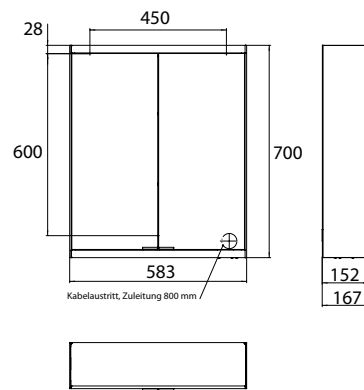

Illuminated mirror cabinet prime 2, 600 mm, 2 doors, wall-mounted version, IP 20 back panel mirror

Art.No.9497 060 23

with light-package, with mirrored or white glass back panel, mirrored side panels, 2 continuously adjustable crystal glass shelves, 2 doors, 1 socket and 2 switches (brightness and luminous colour cold/warm continuously dimmable), height: 700 mm, LED-lights, IP 20, energy efficiency grade: A - A++