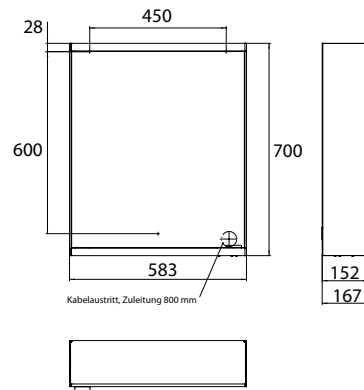

Illuminated mirror cabinet prime, 600 mm, 1 door, wall-mounted version, IP 20 back panel mirror

Art.No.9497 060 21

with light-package, with mirrored or white glass back panel, mirrored side panels, 2 continuously adjustable crystal glass shelves, 1 door (door hinge left), 1 socket and 2 switches (brightness and luminous colour cold/warm continuously dimmable), height: 700 mm, LED-lights, IP 20, energy efficiency grade: A - A++