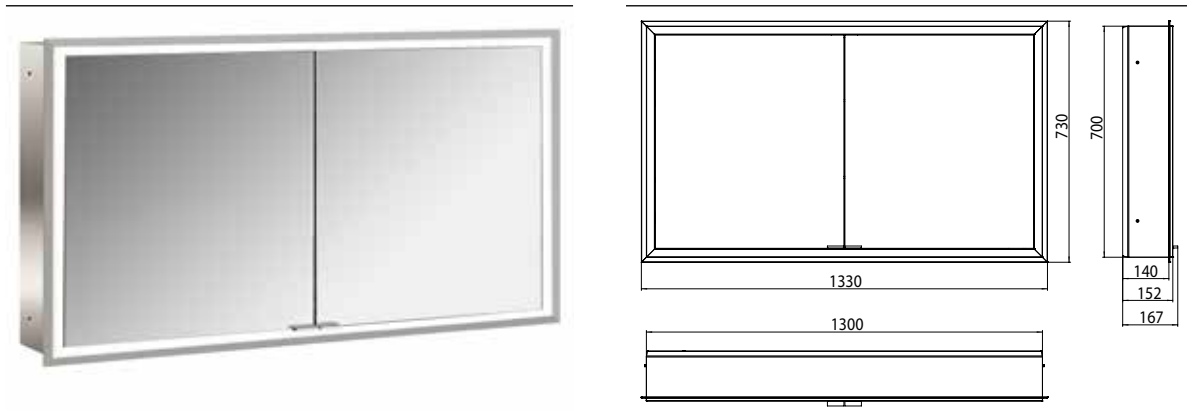

Illuminated mirror cabinet prime, 1.300 mm, 2 doors, built-in version, IP 20 white back panel

Art.No.9497 051 95

with mirrored or white glass back panel, 2 continuously adjustable crystal glass shelves, 2 doors, 2 sockets and 1 switch, height: 730 mm, surrounding LED-lights (ca. 4.000 K), IP 20, energy efficiency grade: A - A++