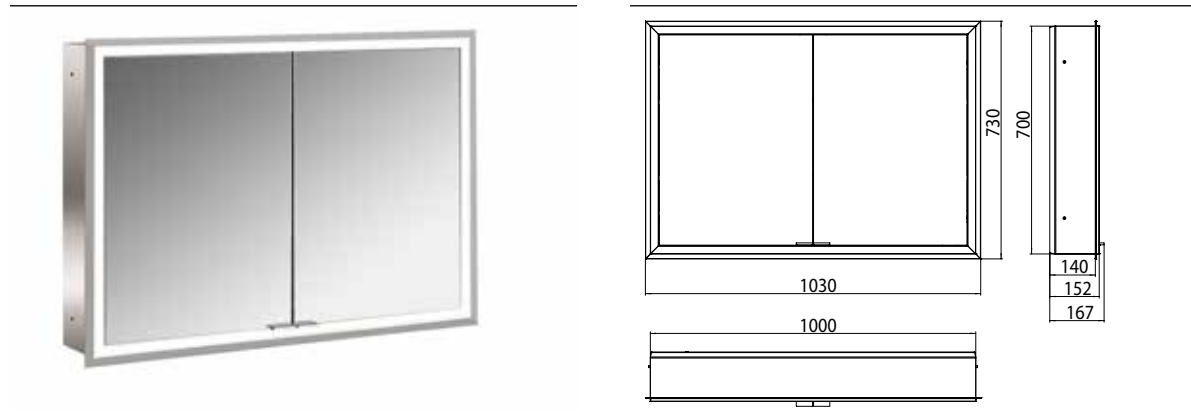

Illuminated mirror cabinet prime, 1.000 mm, 2 doors, built-in version, IP 20 white back panel

Art.No.9497 051 93

with mirrored or white glass back panel, 2 continuously adjustable crystal glass shelves, 2 doors, 2 sockets and 1 switch, height: 730 mm, surrounding LED-lights (ca. 4.000 K), IP 20, energy efficiency grade: A - A++