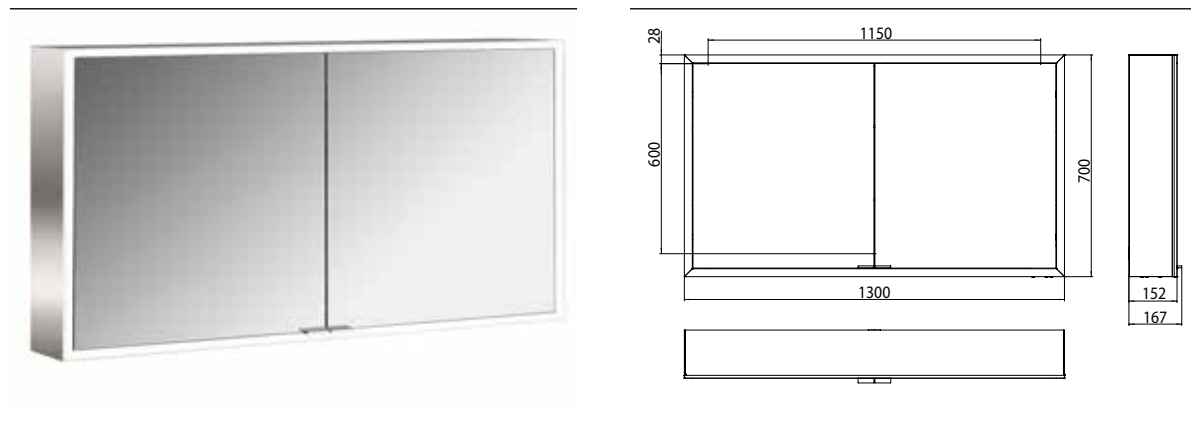

Illuminated mirror cabinet prime, 1.300 mm, 2 doors, wall-mounted version, IP 20 white back panel

Art.No.9497 051 85

with mirrored or white glass back panel, mirrored side panels, 2 continuously adjustable crystal glass shelves, 2 doors, 2 sockets and 1 switch, height: 700 mm, LED-lights (ca. 4.000 K), IP 20, energy efficiency grade: A - A++