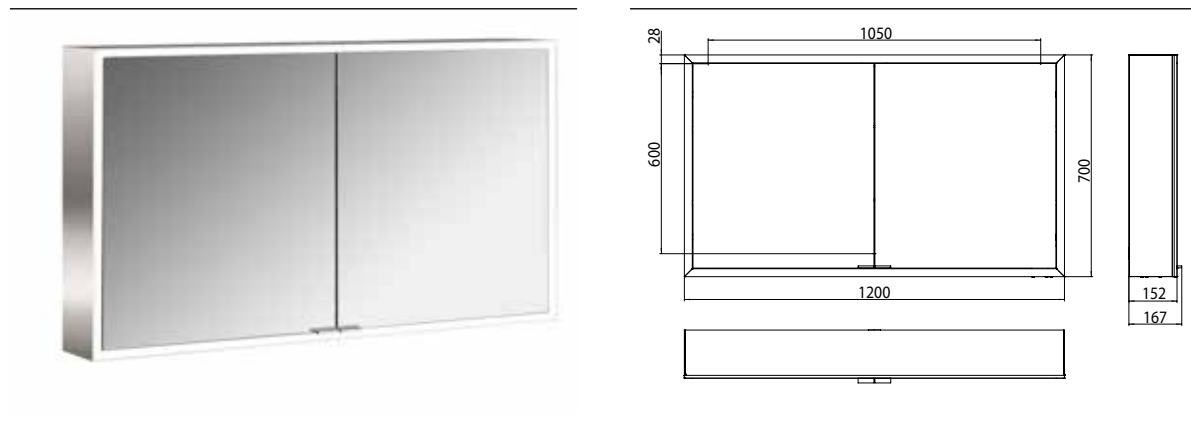

Illuminated mirror cabinet prime, 1.200 mm, 2 doors, wall-mounted version, IP 20 white back panel

Art.No.9497 051 84

with mirrored or white glass back panel, mirrored side panels, 2 continuously adjustable crystal glass shelves, 2 doors, 2 sockets and 1 switch, height: 700 mm, LED-lights (ca. 4.000 K), IP 20, energy efficiency grade: A - A++