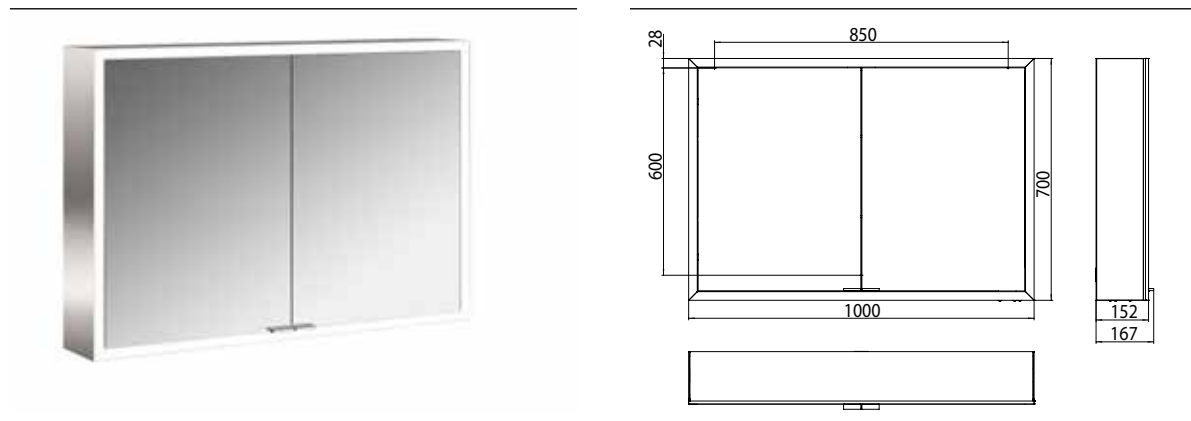

Illuminated mirror cabinet prime, 1.000 mm, 2 doors, wall-mounted version, IP 20 white back panel

Art.No.9497 051 83

with mirrored or white glass back panel, mirrored side panels, 2 continuously adjustable crystal glass shelves, 2 doors, 2 sockets and 1 switch, height: 700 mm, LED-lights (ca. 4.000 K), IP 20, energy efficiency grade: A - A++