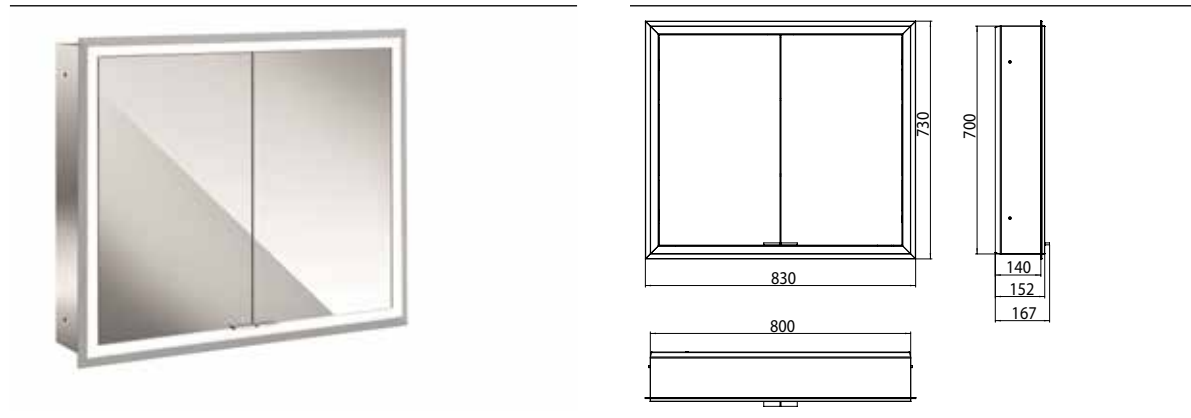

Illuminated mirror cabinet prime, 800 mm, 2 doors, built-in version, IP 20 white back panel

Art.No.9497 051 72

with mirrored or white glass back panel, 2 continuously adjustable crystal glass shelves, 2 doors, 1 socket and 1 switch, height: 730 mm, surrounding LED-lights (ca. 4.000 K), IP 20, energy efficiency grade: A - A++