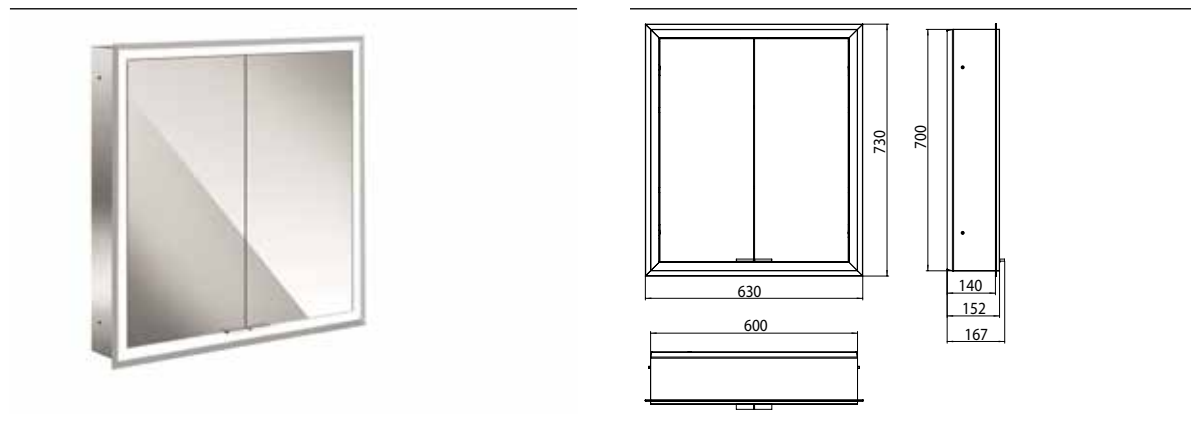

Illuminated mirror cabinet prime, 600 mm, 2 doors, built-in version, IP 20 white back panel

Art.No.9497 051 71

with mirrored or white glass back panel, 2 continuously adjustable crystal glass shelves, 2 doors, 1 socket and 1 switch, height: 730 mm, surrounding LED-lights (ca. 4.000 K), IP 20, energy efficiency grade: A - A++