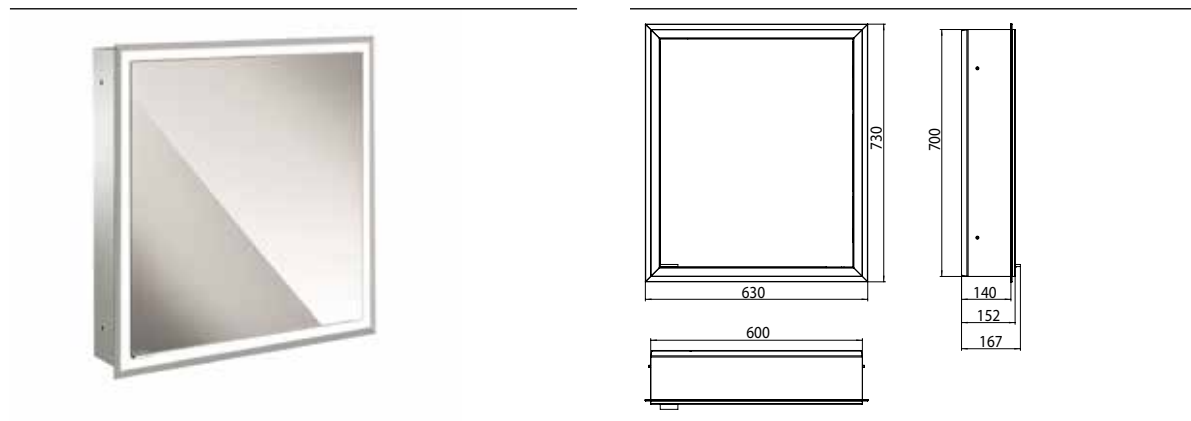

Illuminated mirror cabinet prime, 600 mm, 1 door, built-in version, IP 20 white back panel

Art.No.9497 051 70

with mirrored or white glass back panel, 2 continuously adjustable crystal glass shelves, 1 door (door hinge right), 1 socket and 1 switch, height: 730 mm, surrounding LED-lights (ca. 4.000 K), IP 20, energy efficiency grade: A - A++