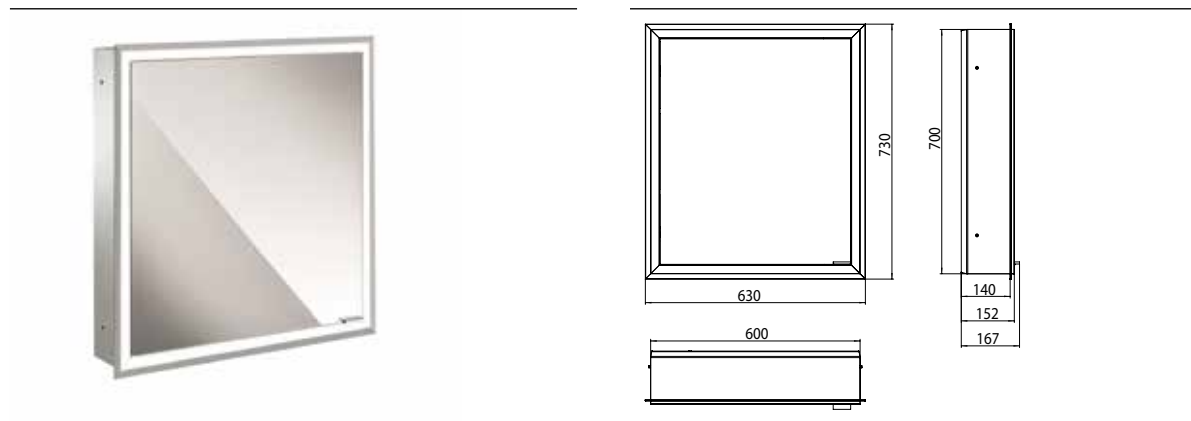

Illuminated mirror cabinet prime, 600 mm, 1 door, built-in version, IP 20 white back panel

Art.No.9497 051 69

with mirrored or white glass back panel, 2 continuously adjustable crystal glass shelves, 1 door (door hinge left), 1 socket and 1 switch, height: 730 mm, surrounding LED-lights (ca. 4.000 K), IP 20, energy efficiency grade: A - A++