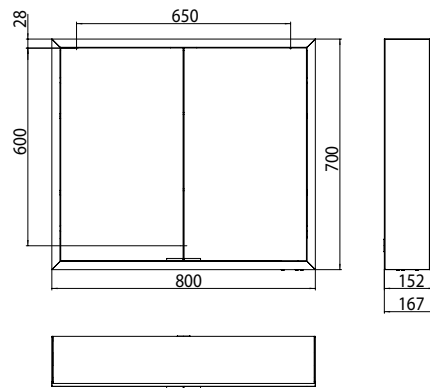

Illuminated mirror cabinet prime, 800 mm, 2 doors, wall-mounted version, IP 20 white back panel

Art.No.9497 051 62

with mirrored or white glass back panel, mirrored side panels, 2 continuously adjustable crystal glass shelves, 2 doors, 1 socket and 1 switch, height: 700 mm, LED-lights (ca. 4.000 K), IP 20, energy efficiency grade: A - A++