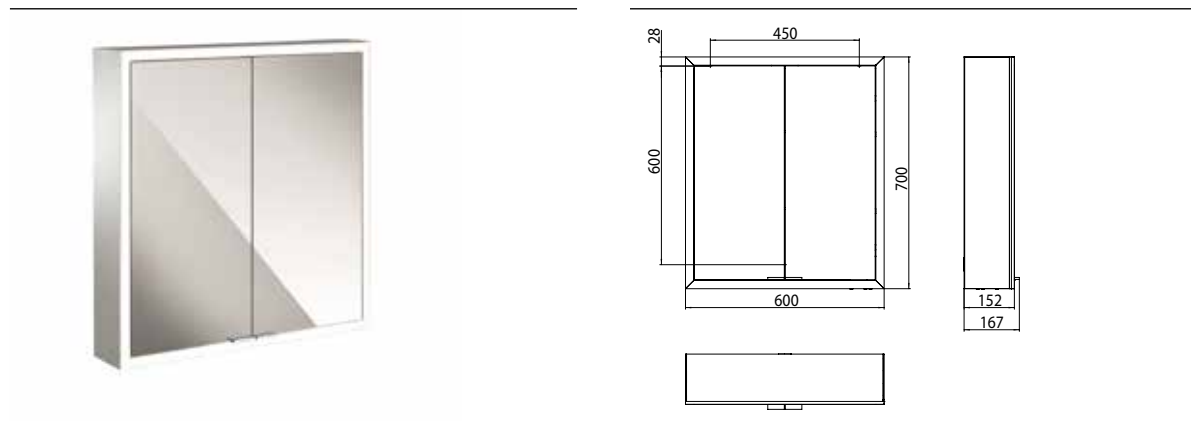

Illuminated mirror cabinet prime, 600 mm, 2 doors, wall-mounted version, IP 20 white back panel

Art.No.9497 051 61

with mirrored or white glass back panel, mirrored side panels, 2 continuously adjustable crystal glass shelves, 2 doors, 1 socket and 1 switch, height: 700 mm, LED-lights (ca. 4.000 K), IP 20, energy efficiency grade: A - A++