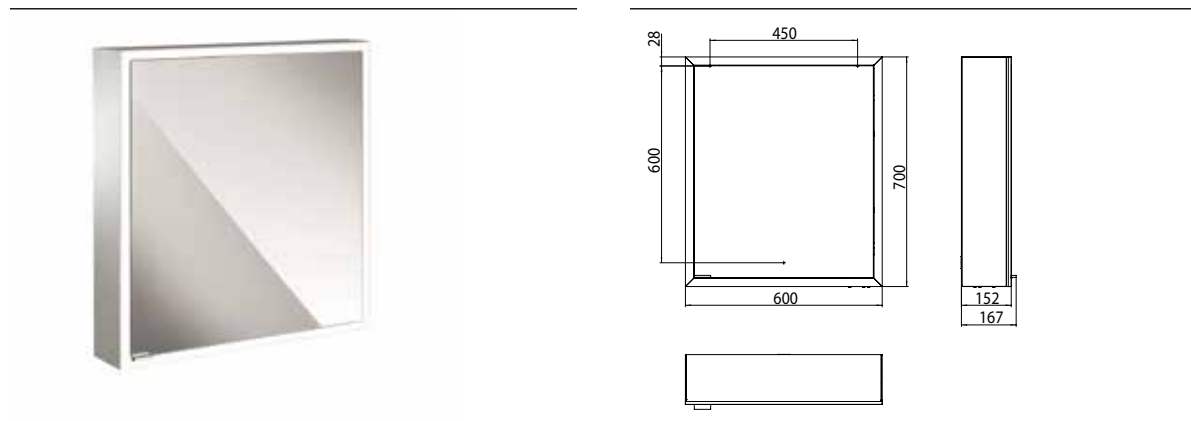

Illuminated mirror cabinet prime, 600 mm, 1 door, wall-mounted version, IP 20 white back panel

Art.No.9497 051 60

with mirrored or white glass back panel, mirrored side panels, 2 continuously adjustable crystal glass shelves, 1 door (door hinge right), 1 socket and 1 switch, height: 700 mm, LED-lights (ca. 4.000 K), IP 20, energy efficiency grade: A - A++