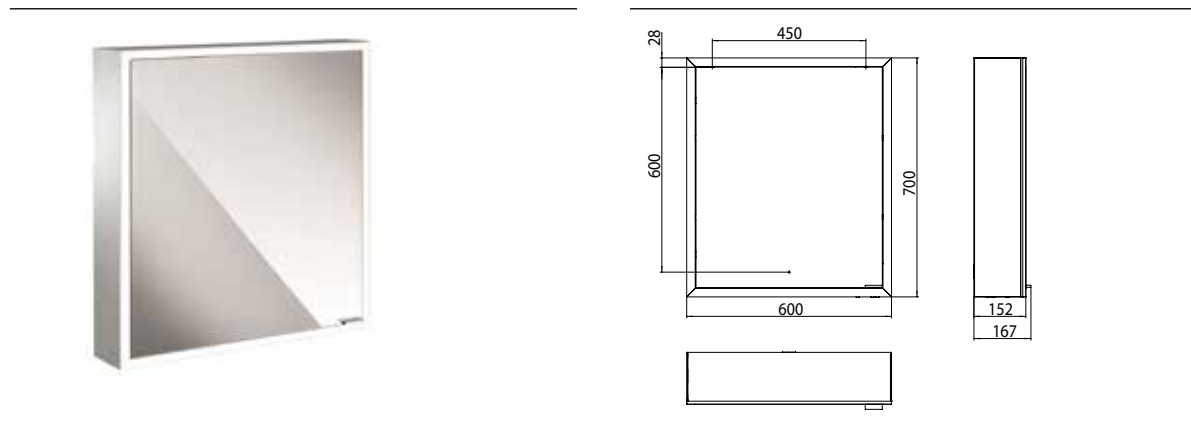

Illuminated mirror cabinet prime, 600 mm, 1 door, wall-mounted version, IP 20 white back panel

Art.No.9497 051 59

with mirrored or white glass back panel, mirrored side panels, 2 continuously adjustable crystal glass shelves, 1 door (door hinge left), 1 socket and 1 switch, height: 700 mm, surrounding LED-lights (ca. 4.000 K), IP 20, energy efficiency grade: A - A++