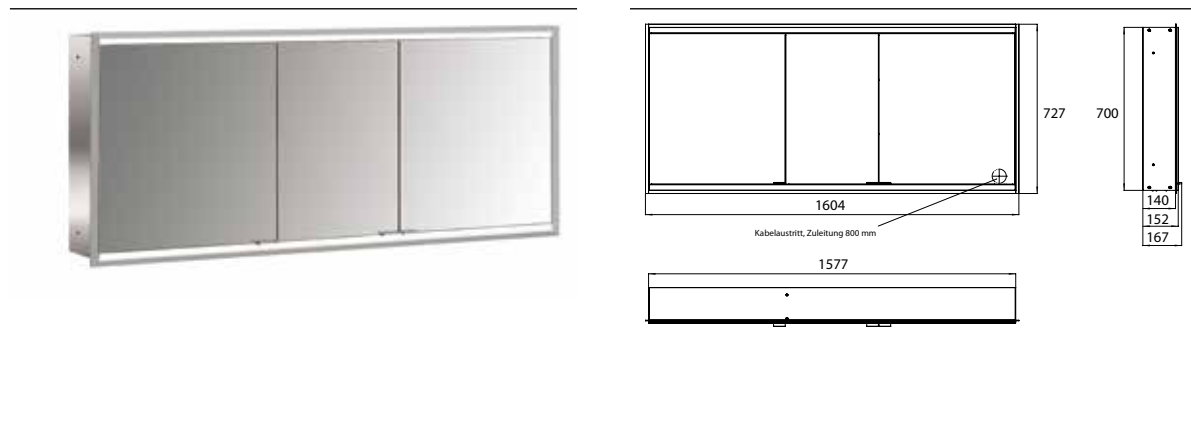

Illuminated mirror cabinet prime 2, 1.600 mm, 3 doors, built-in version, IP 20 white back panel

Art.No.9497 051 58

with mirrored or white glass back panel, 4 continuously adjustable crystal glass shelves, 3 doors, 2 sockets and 1 switch, height: 730 mm, LED-lights (ca. 4.000 K), IP 20, energy efficiency grade: A - A++