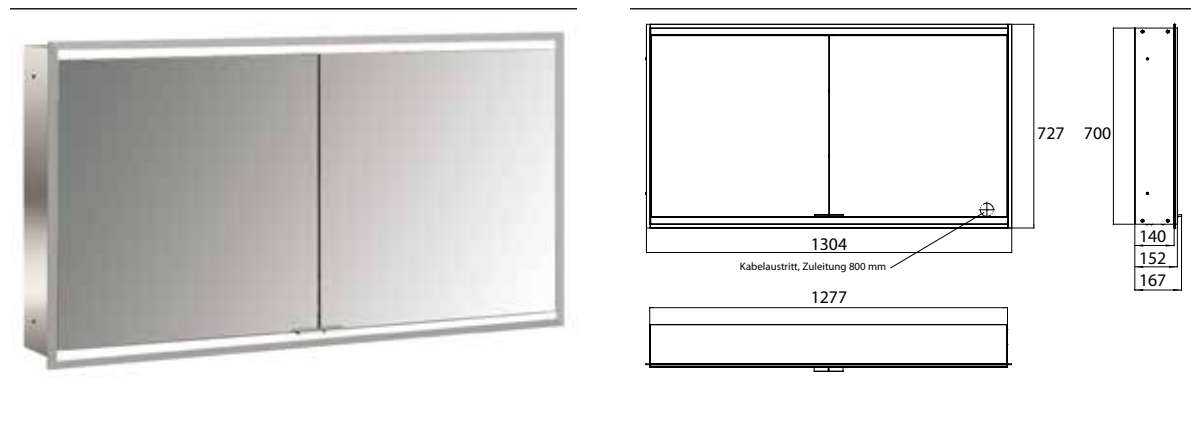

Illuminated mirror cabinet prime 2, 1.300 mm, 2 doors, built-in version, IP 20 white back panel

Art.No.9497 051 57

with mirrored or white glass back panel, 2 continuously adjustable crystal glass shelves, 2 doors, 2 sockets and 1 switch, height: 730 mm, LED-lights (ca. 4.000 K), IP 20, energy efficiency grade: A - A++