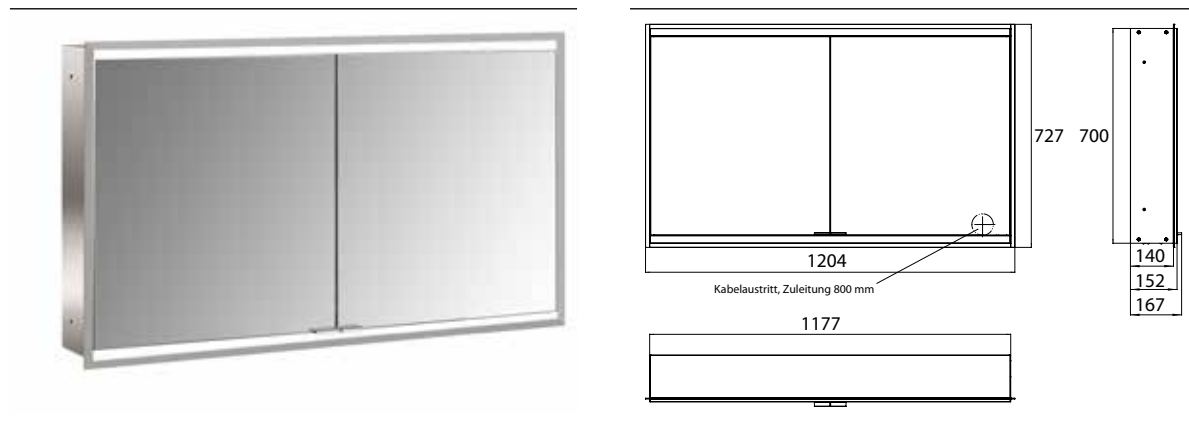

Illuminated mirror cabinet prime 2, 1.200 mm, 2 doors, built-in version, IP 20 white back panel

Art.No.9497 051 56

with mirrored or white glass back panel, 2 continuously adjustable crystal glass shelves, 2 doors, 2 sockets and 1 switch, height: 730 mm, LED-lights (ca. 4.000 K), IP 20, energy efficiency grade: A - A++