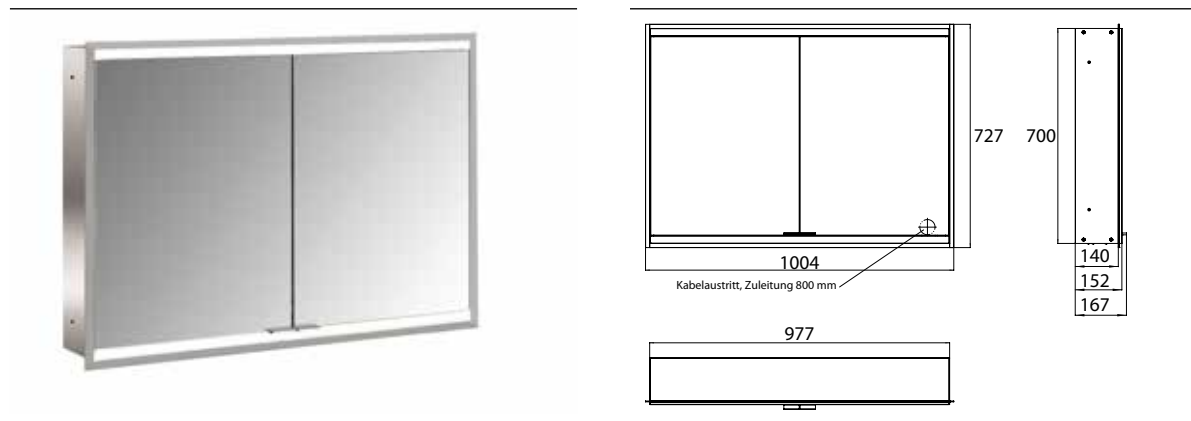

Illuminated mirror cabinet prime 2, 1.000 mm, 2 doors, built-in version, IP 20 white back panel

Art.No.9497 051 55

with mirrored or white glass back panel, 2 continuously adjustable crystal glass shelves, 2 doors, 2 sockets and 1 switch, height: 730 mm, LED-lights (ca. 4.000 K), IP 20, energy efficiency grade: A - A++