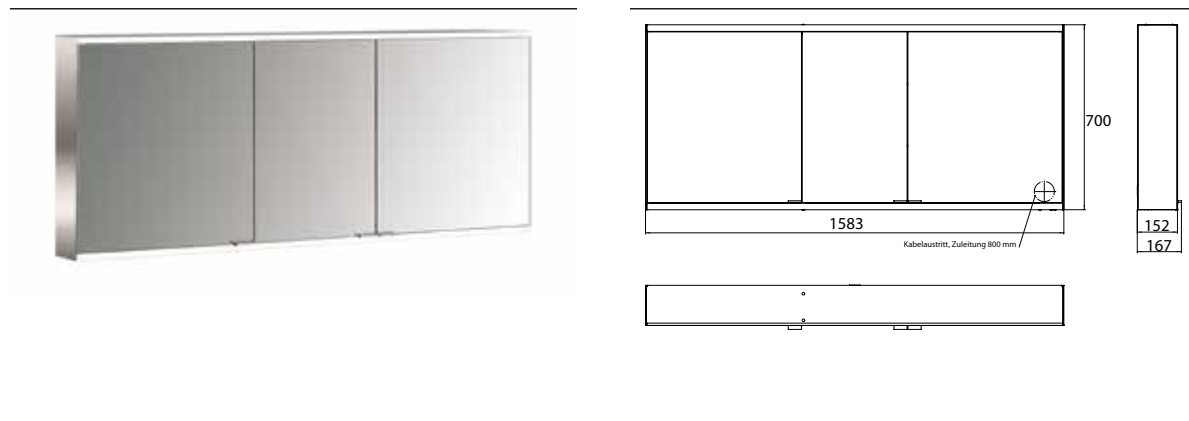

Illuminated mirror cabinet prime 2, 1.600 mm, 3 doors, wall-mounted version, IP 20 white back panel

Art.No.9497 051 48

with mirrored or white glass back panel, mirrored side panels, 4 continuously adjustable crystal glass shelves, 3 doors, 2 sockets and 1 switch, height: 700 mm, LED-lights (ca. 4.000 K), IP 20, energy efficiency grade: A - A++