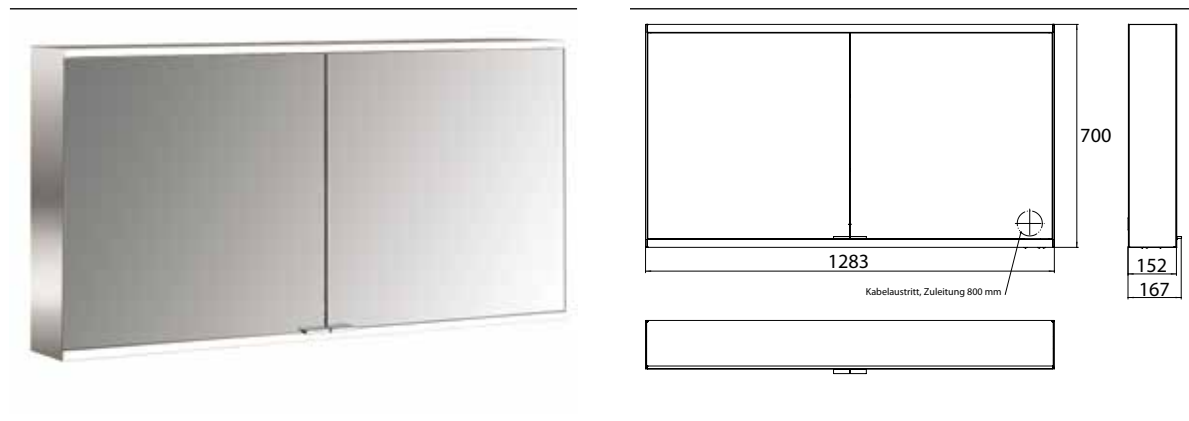

Illuminated mirror cabinet prime 2, 1.300 mm, 2 doors, wall-mounted version, IP 20 white back panel

Art.No.9497 051 47

with mirrored or white glass back panel, mirrored side panels, 2 continuously adjustable crystal glass shelves, 2 doors, 2 sockets and 1 switch, height: 700 mm, LED-lights (ca. 4.000 K), IP 20, energy efficiency grade: A - A++