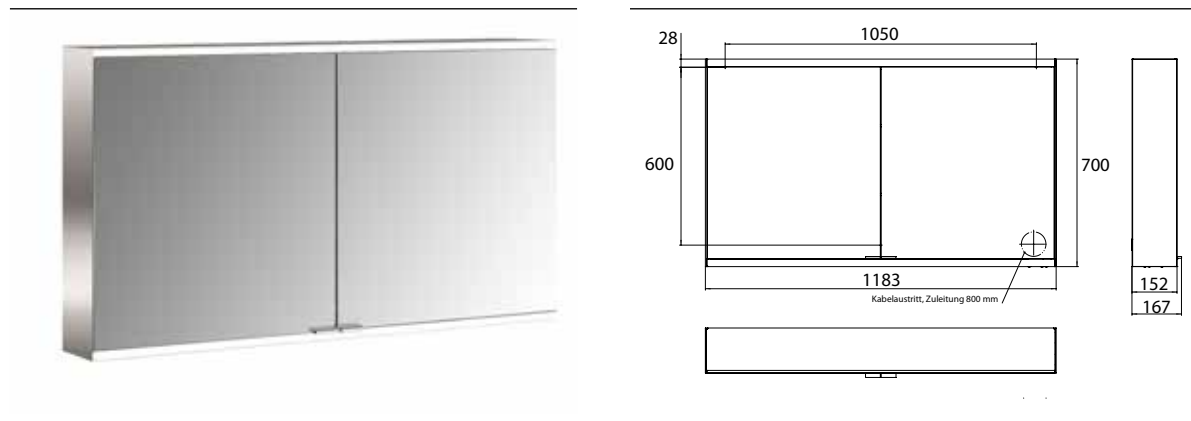

Illuminated mirror cabinet prime 2, 1.200 mm, 2 doors, wall-mounted version, IP 20 white back panel

Art.No.9497 051 46

with mirrored or white glass back panel, mirrored side panels, 2 continuously adjustable crystal glass shelves, 2 doors, 2 sockets and 1 switch, height: 700 mm, LED-lights (ca. 4.000 K), IP 20, energy efficiency grade: A - A++