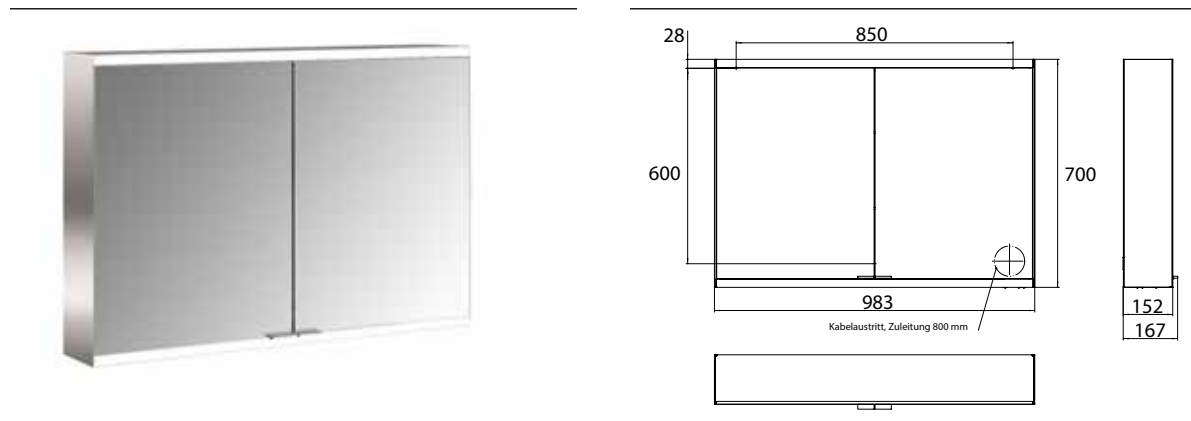

Illuminated mirror cabinet prime 2, 1.000 mm, 2 doors, wall-mounted version, IP 20 white back panel

Art.No.9497 051 45

with mirrored or white glass back panel, mirrored side panels, 2 continuously adjustable crystal glass shelves, 2 doors, 2 sockets and 1 switch, height: 700 mm, LED-lights (ca. 4.000 K), IP 20, energy efficiency grade: A - A++