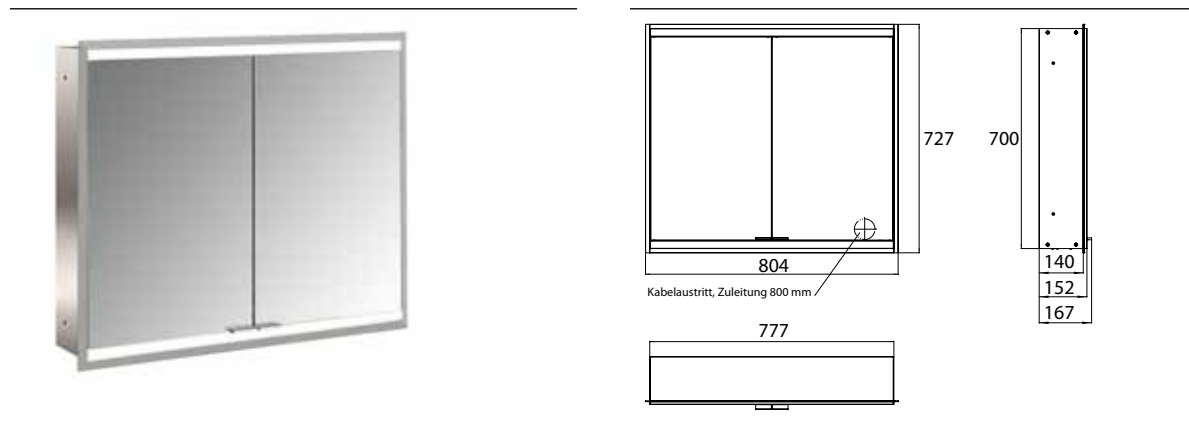

Illuminated mirror cabinet prime 2, 800 mm, 2 doors, built-in version, IP 20 white back panel

Art.No.9497 051 34

with mirrored or white glass back panel, 2 continuously adjustable crystal glass shelves, 2 doors, 1 socket and 1 switch, height: 730 mm, surrounding LED-lights (ca. 4.000 K), IP 20, energy efficiency grade: A - A++