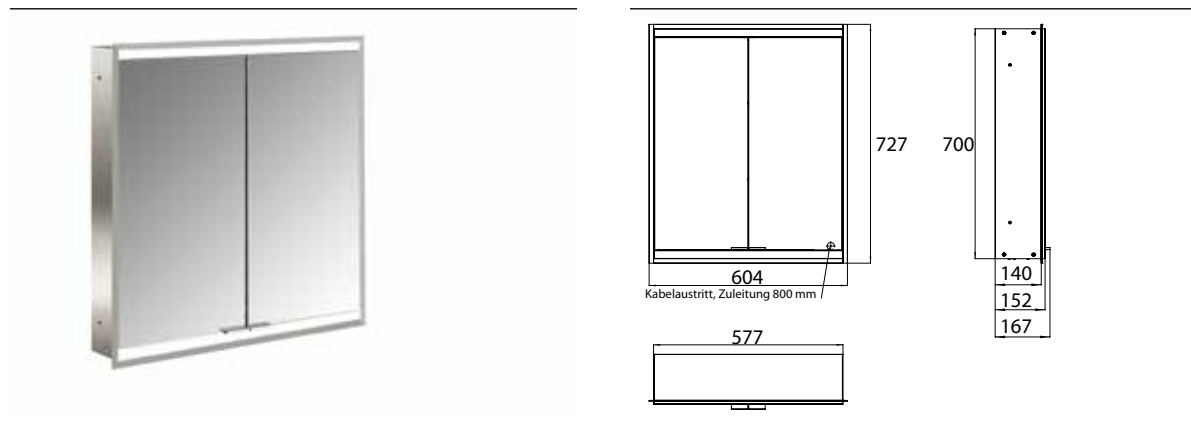

Illuminated mirror cabinet prime 2, 600 mm, 2 doors, built-in version, IP 20 white back panel

Art.No.9497 051 33

with mirrored or white glass back panel, 2 continuously adjustable crystal glass shelves, 2 doors, 1 socket and 1 switch, height: 730 mm, LED-lights (ca. 4.000 K), IP 20, energy efficiency grade: A - A++