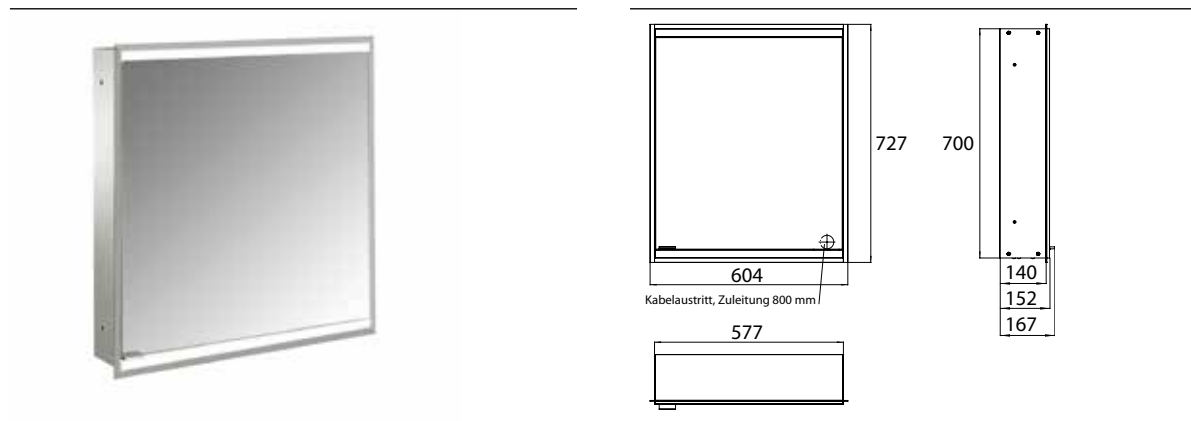

Illuminated mirror cabinet prime 2, 600 mm, 1 door, built-in version, IP 20 white back panel

Art.No.9497 051 32

with mirrored or white glass back panel, 2 continuously adjustable crystal glass shelves, 1 door (door hinge right), 1 socket and 1 switch, height: 730 mm, LED-lights (ca. 4.000 K), IP 20, energy efficiency grade: A - A++