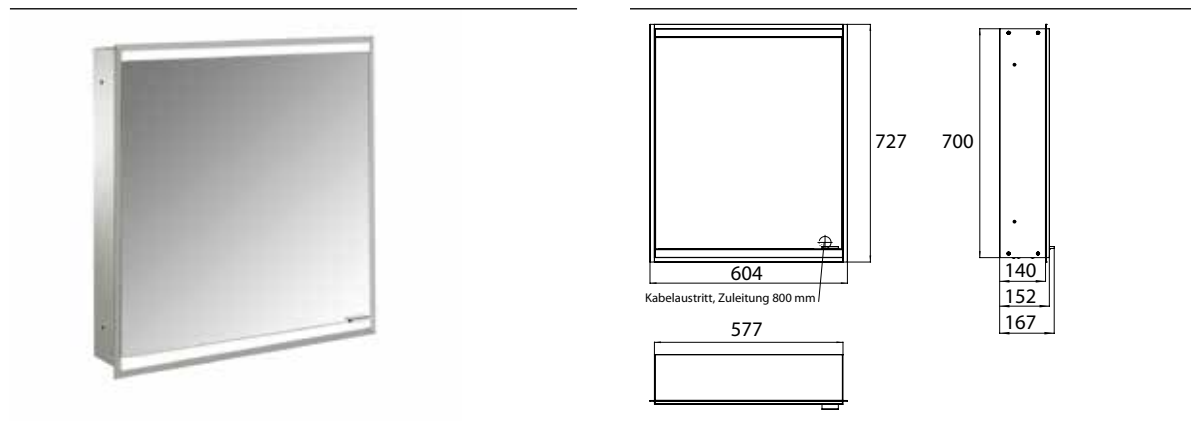

Illuminated mirror cabinet prime 2, 600 mm, 1 door, built-in version, IP 20 white back panel

Art.No.9497 051 31

with mirrored or white glass back panel, 2 continuously adjustable crystal glass shelves, 1 door (door hinge left), 1 socket and 1 switch, height: 730 mm, LED-lights (ca. 4.000 K), IP 20, energy efficiency grade: A - A++