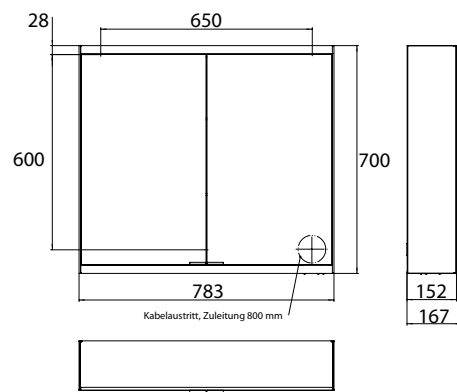

Illuminated mirror cabinet prime 2, 800 mm, 2 doors, wall-mounted version, IP 20 white back panel

Art.No.9497 051 24

with mirrored or white glass back panel, mirrored side panels, 2 continuously adjustable crystal glass shelves, 2 doors, 1 socket and 1 switch, height: 700 mm, LED-lights (ca. 4.000 K), IP 20, energy efficiency grade: A - A++