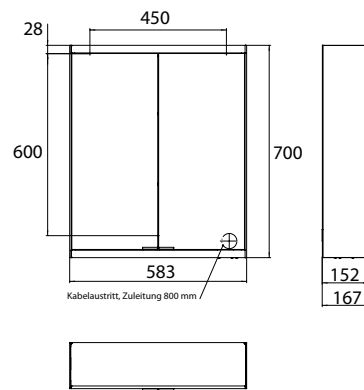

Illuminated mirror cabinet prime 2, 600 mm, 2 doors, wall-mounted version, IP 20 white back panel

Art.No.9497 051 23

with mirrored or white glass back panel, mirrored side panels, 2 continuously adjustable crystal glass shelves, 2 doors, 1 socket and 1 switch, height: 700 mm, LED-lights (ca. 4.000 K), IP 20, energy efficiency grade: A - A++