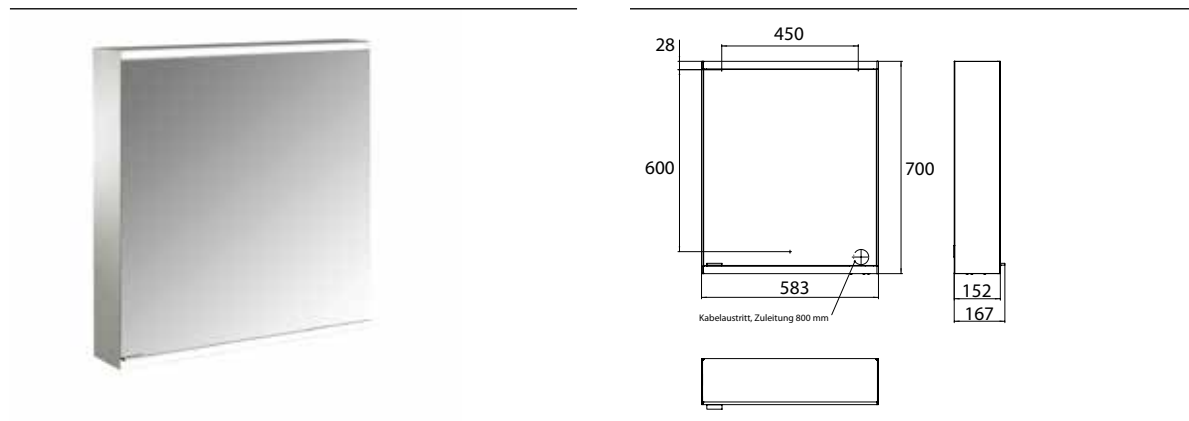

Illuminated mirror cabinet prime 2, 600 mm, 1 door, wall-mounted version, IP 20 white back panel

Art.No.9497 051 22

with mirrored or white glass back panel, mirrored side panels, 2 continuously adjustable crystal glass shelves, 1 door (door hinge right), 1 socket and 1 switch, height: 700 mm, (ca. 4.000 K), IP 20, energy efficiency grade: A - A++