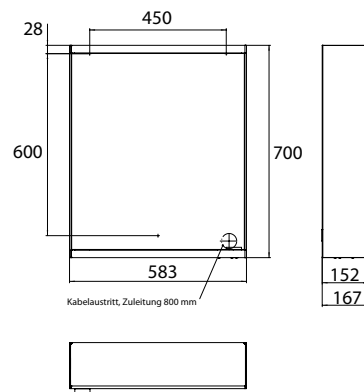

Illuminated mirror cabinet prime 2, 600 mm, 1 door, wall-mounted version, IP 20 white back panel

Art.No.9497 051 21

with mirrored or white glass back panel, mirrored side panels, 2 continuously adjustable crystal glass shelves, 1 door (door hinge left), 1 socket and 1 switch, height: 700 mm, LED-lights (ca. 4.000 K), IP 20, energy efficiency grade: A - A++