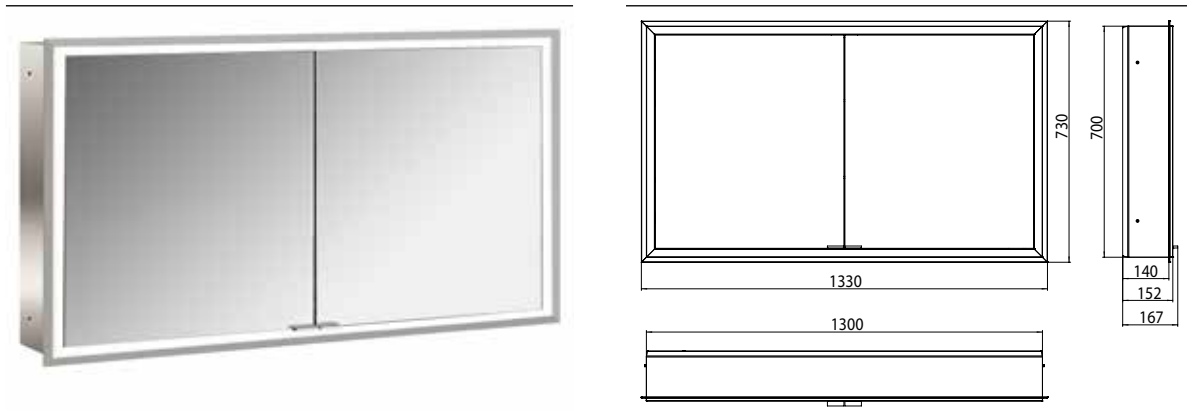

Illuminated mirror cabinet prime, 1.300 mm, 2 doors, built-in version, IP 20 back panel mirror

Art.No.9497 050 95

with mirrored or white glass back panel, 2 continuously adjustable crystal glass shelves, 2 doors, 2 sockets and 1 switch, height: 730 mm, surrounding LED-lights (ca. 4.000 K), IP 20, energy efficiency grade: A - A++