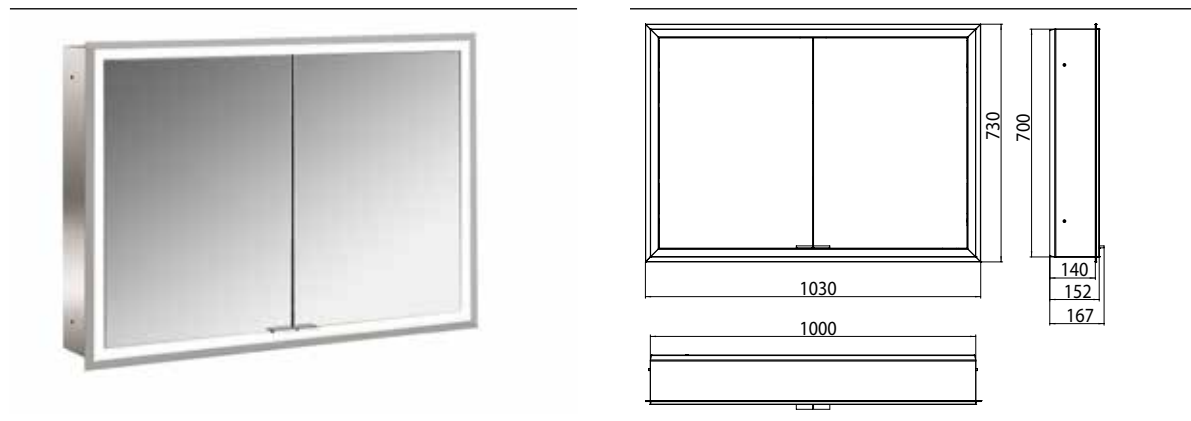

Illuminated mirror cabinet prime, 1.000 mm, 2 doors, built-in version, IP 20 back panel mirror

Art.No.9497 050 93

with mirrored or white glass back panel, 2 continuously adjustable crystal glass shelves, 2 doors, 2 sockets and 1 switch, height: 730 mm, surrounding LED-lights (ca. 4.000 K), IP 20, energy efficiency grade: A - A++