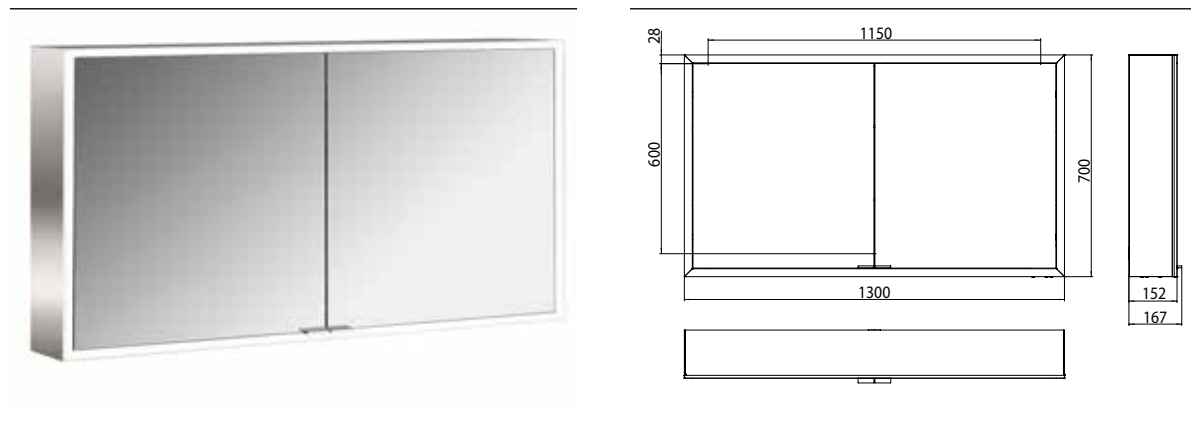

Illuminated mirror cabinet prime, 1.300 mm, 2 doors, wall-mounted version, IP 20 back panel mirror

Art.No.9497 050 85

with mirrored or white glass back panel, mirrored side panels, 2 continuously adjustable crystal glass shelves, 2 doors, 2 sockets and 1 switch, height: 700 mm, LED-lights (ca. 4.000 K), IP 20, energy efficiency grade: A - A++