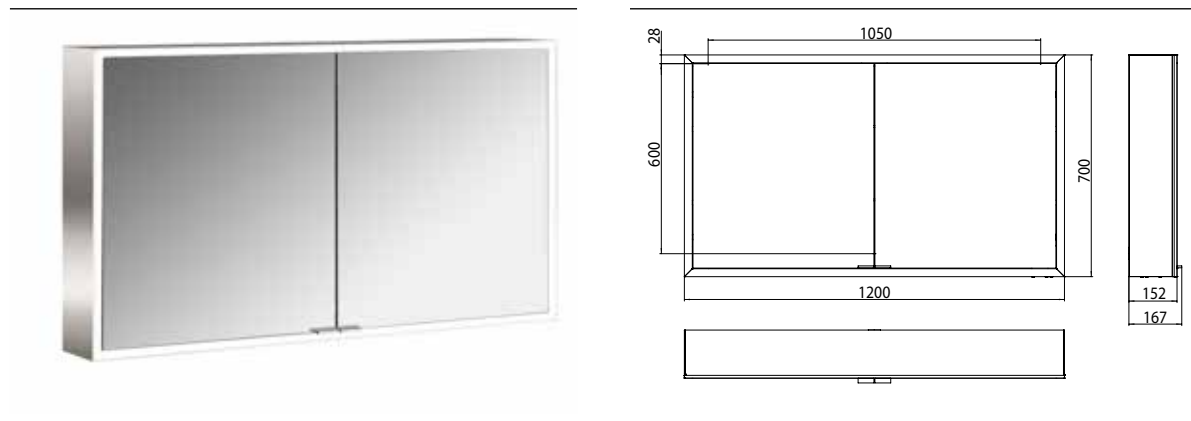

Illuminated mirror cabinet prime, 1.200 mm, 2 doors, wall-mounted version, IP 20 back panel mirror

Art.No.9497 050 84

with mirrored or white glass back panel, mirrored side panels, 2 continuously adjustable crystal glass shelves, 2 doors, 2 sockets and 1 switch, height: 700 mm, LED-lights (ca. 4.000 K), IP 20, energy efficiency grade: A - A++