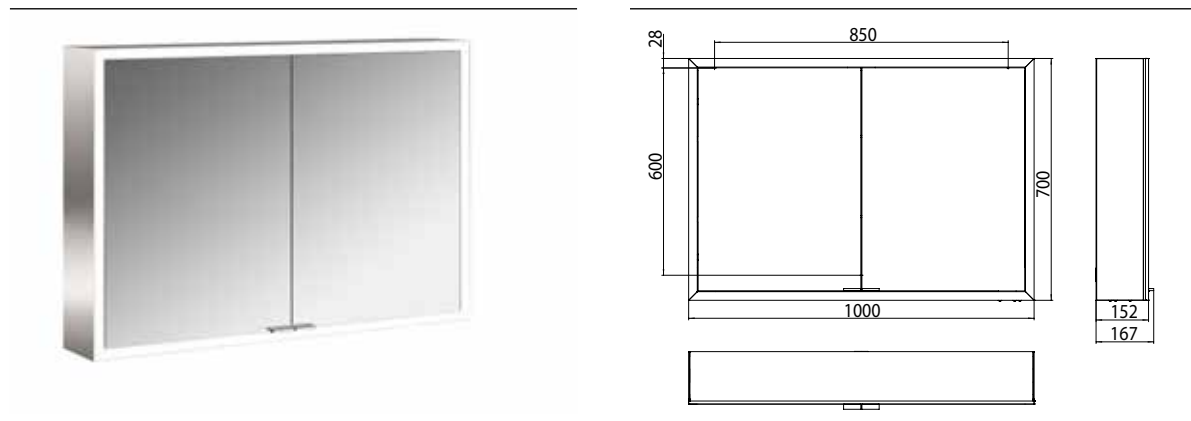

Illuminated mirror cabinet prime, 1.000 mm, 2 doors, wall-mounted version, IP 20 back panel mirror

Art.No.9497 050 83

with mirrored or white glass back panel, mirrored side panels, 2 continuously adjustable crystal glass shelves, 2 doors, 2 sockets and 1 switch, height: 700 mm, LED-lights (ca. 4.000 K), IP 20, energy efficiency grade: A - A++