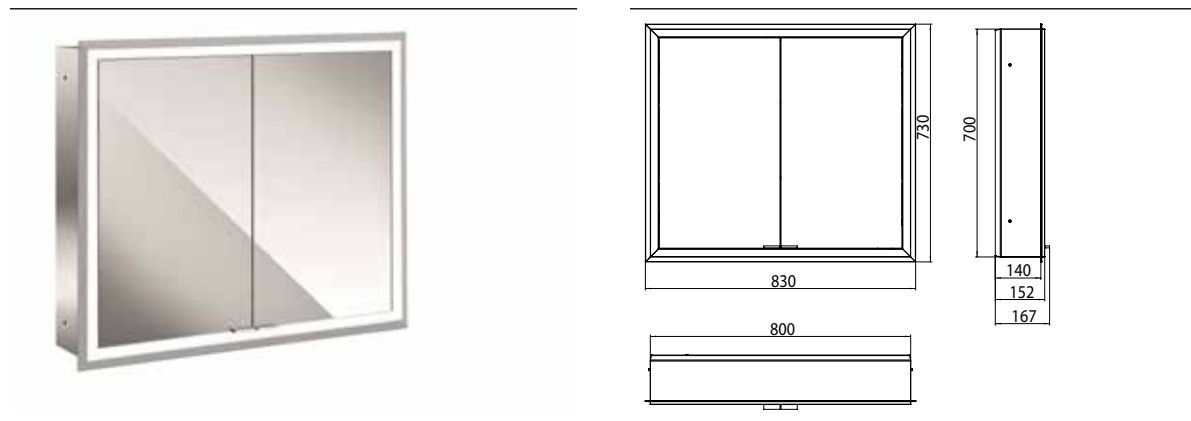

Illuminated mirror cabinet prime, 800 mm, 2 doors, built-in version, IP 20 back panel mirror

Art.No.9497 050 72

with mirrored or white glass back panel, 2 continuously adjustable crystal glass shelves, 2 doors, 1 socket and 1 switch, height: 730 mm, surrounding LED-lights (ca. 4.000 K), IP 20, energy efficiency grade: A - A++