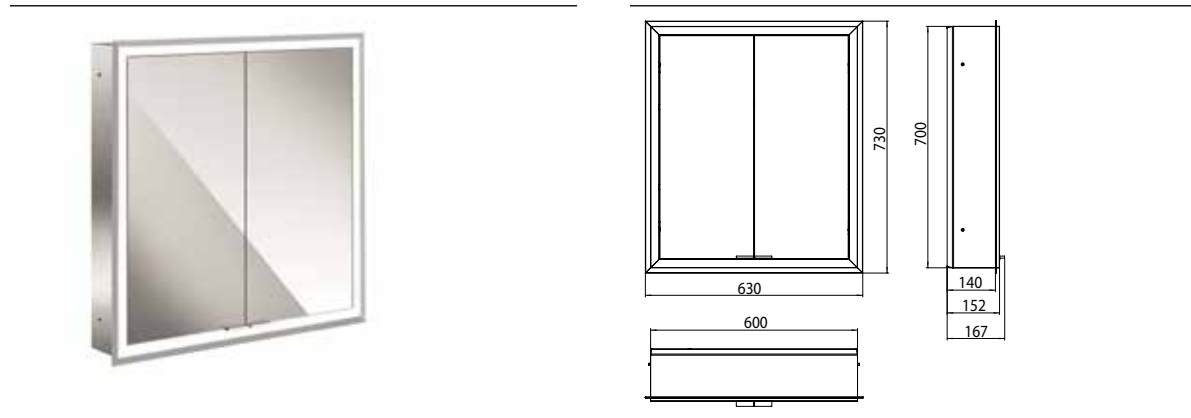

Illuminated mirror cabinet prime, 600 mm, 2 doors, built-in version, IP 20 back panel mirror

Art.No.9497 050 71

with mirrored or white glass back panel, 2 continuously adjustable crystal glass shelves, 2 doors, 1 socket and 1 switch, height: 730 mm, surrounding LED-lights (ca. 4.000 K), IP 20, energy efficiency grade: A - A++