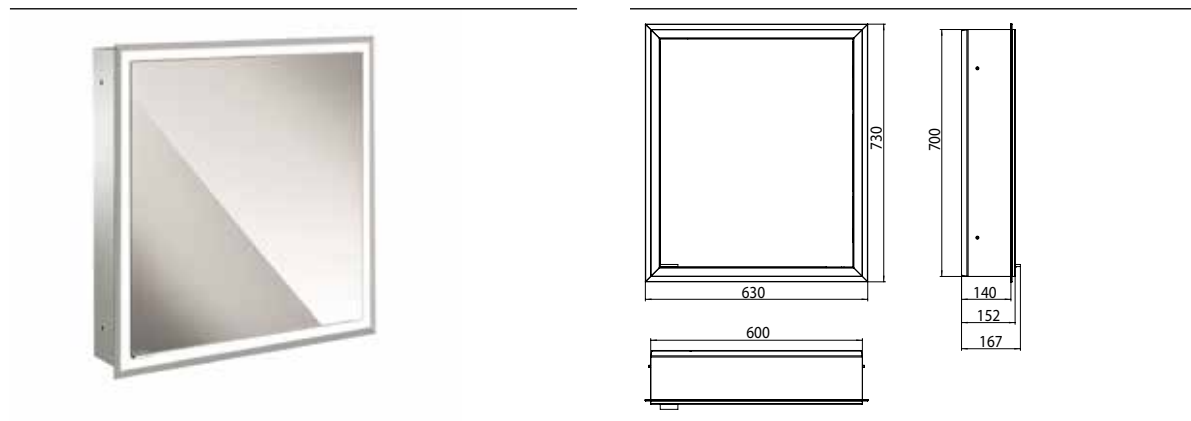

Illuminated mirror cabinet prime, 600 mm, 1 door, built-in version, IP 20 back panel mirror

Art.No.9497 050 70

with mirrored or white glass back panel, 2 continuously adjustable crystal glass shelves, 1 door (door hinge right), 1 socket and 1 switch, height: 730 mm, surrounding LED-lights (ca. 4.000 K), IP 20, energy efficiency grade: A - A++