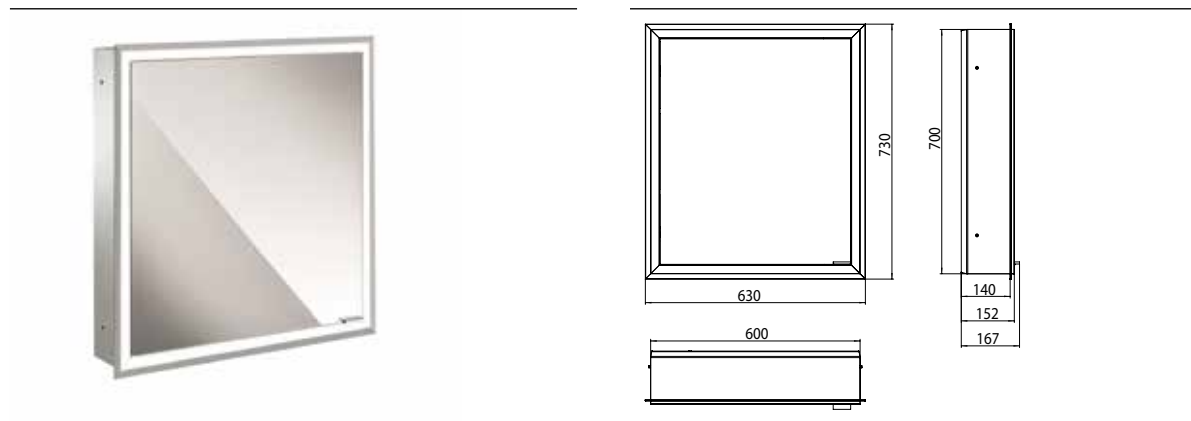

Illuminated mirror cabinet prime, 600 mm, 1 door, built-in version, IP 20 back panel mirror

Art.No.9497 050 69

with mirrored or white glass back panel, 2 continuously adjustable crystal glass shelves, 1 door (door hinge left), 1 socket and 1 switch, height: 730 mm, surrounding LED-lights (ca. 4.000 K), IP 20, energy efficiency grade: A - A++