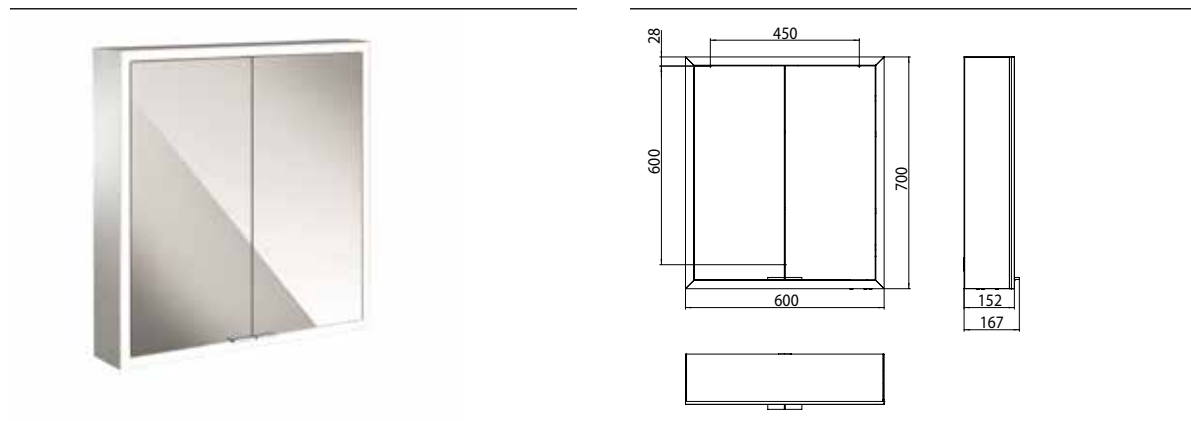

Illuminated mirror cabinet prime, 600 mm, 2 doors, wall-mounted version, IP 20 back panel mirror

Art.No.9497 050 61

with mirrored or white glass back panel, mirrored side panels, 2 continuously adjustable crystal glass shelves, 2 doors, 1 socket and 1 switch, height: 700 mm, LED-lights (ca. 4.000 K), IP 20, energy efficiency grade: A - A++