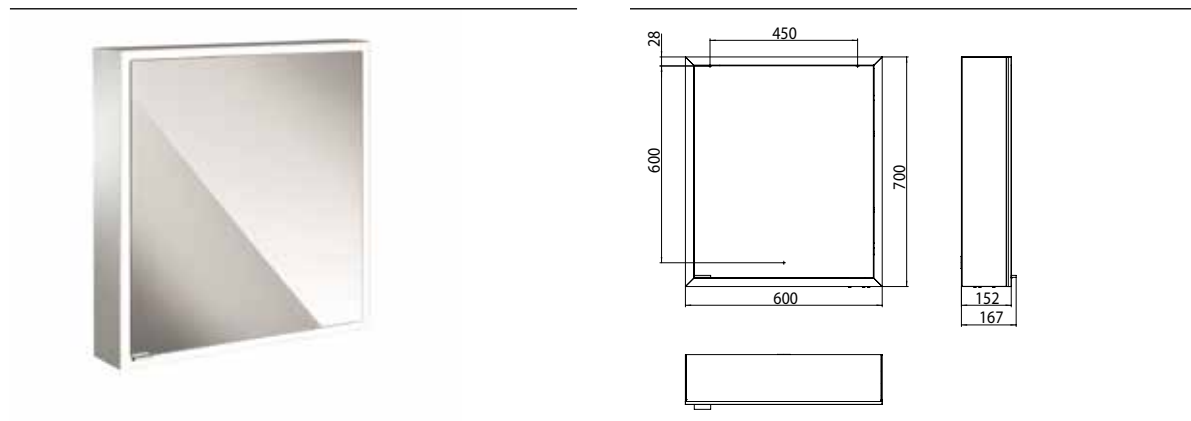

Illuminated mirror cabinet prime, 600 mm, 1 door, wall-mounted version, IP 20 back panel mirror

Art.No.9497 050 60

with mirrored or white glass back panel, mirrored side panels, 2 continuously adjustable crystal glass shelves, 1 door (door hinge right), 1 socket and 1 switch, height: 700 mm, LED-lights (ca. 4.000 K), IP 20, energy efficiency grade: A - A++