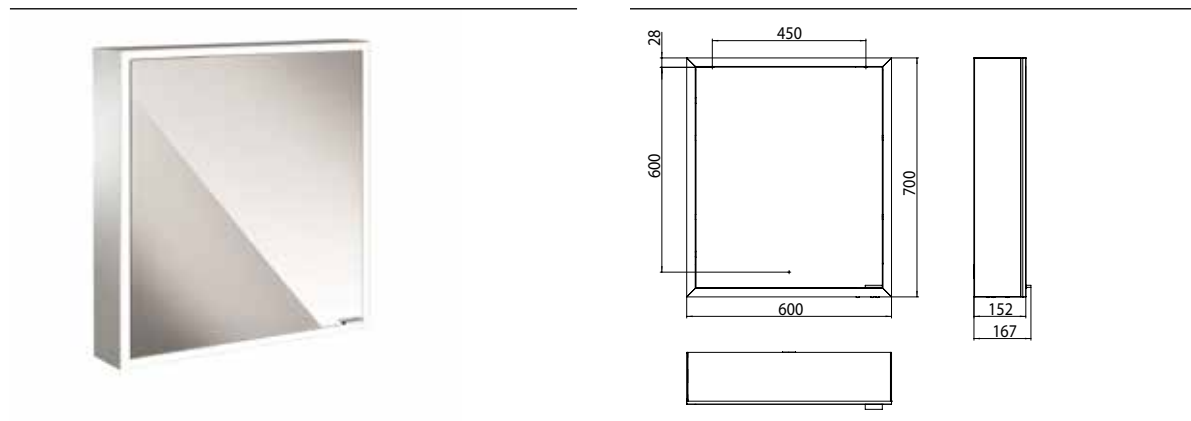

Illuminated mirror cabinet prime, 600 mm, 1 door, wall-mounted version, IP 20 back panel mirror

Art.No.9497 050 59

with mirrored or white glass back panel, mirrored side panels, 2 continuously adjustable crystal glass shelves, 1 door (door hinge left), 1 socket and 1 switch, height: 700 mm, surrounding LED-lights (ca. 4.000 K), IP 20, energy efficiency grade: A - A++