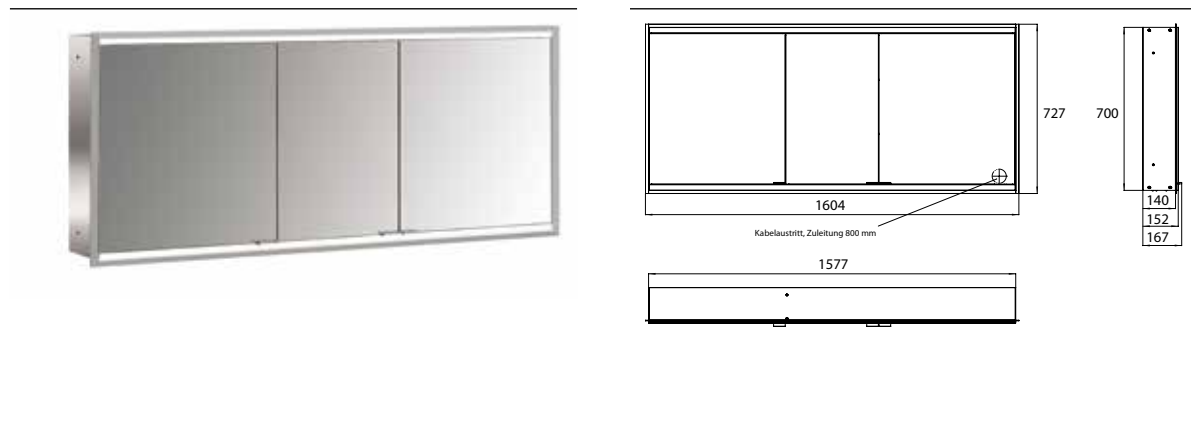

Illuminated mirror cabinet prime 2, 1.600 mm, 3 doors, built-in version, IP 20 back panel mirror

Art.No.9497 050 58

with mirrored or white glass back panel, 4 continuously adjustable crystal glass shelves, 3 doors, 2 sockets and 1 switch, height: 730 mm, LED-lights (ca. 4.000 K), IP 20, energy efficiency grade: A - A++