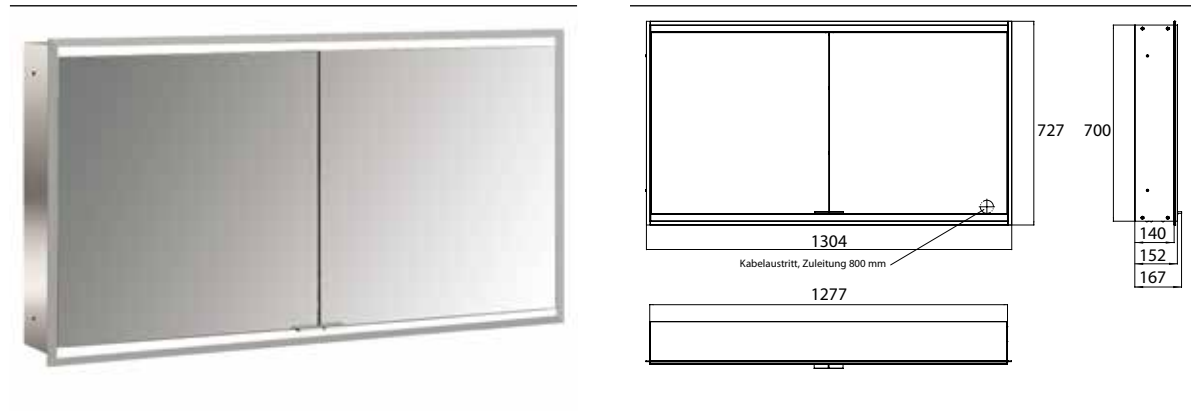

Illuminated mirror cabinet prime 2, 1.300 mm, 2 doors, built-in version, IP 20 back panel mirror

Art.No.9497 050 57

with mirrored or white glass back panel, 2 continuously adjustable crystal glass shelves, 2 doors, 2 sockets and 1 switch, height: 730 mm, LED-lights (ca. 4.000 K), IP 20, energy efficiency grade: A - A++