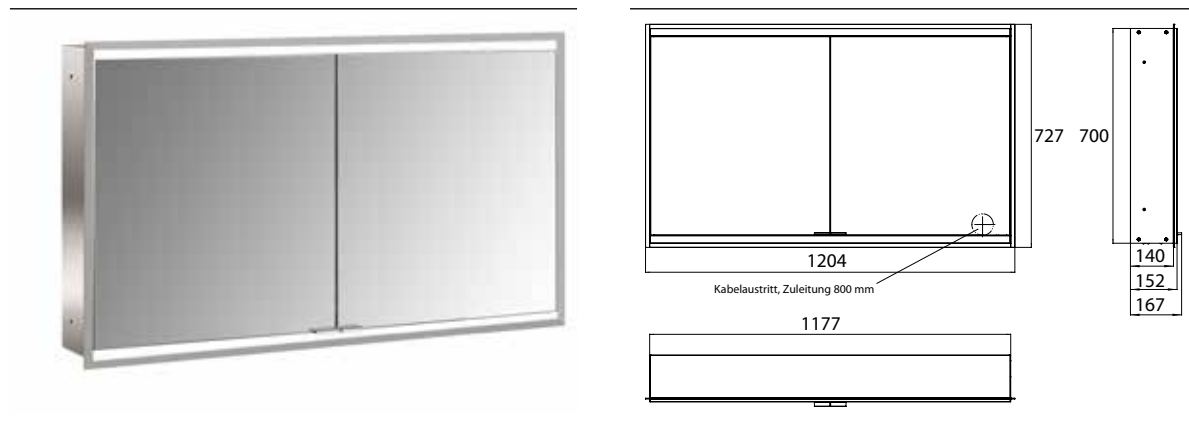

Illuminated mirror cabinet prime 2, 1.200 mm, 2 doors, built-in version, IP 20 back panel mirror

Art.No.9497 050 56

with mirrored or white glass back panel, 2 continuously adjustable crystal glass shelves, 2 doors, 2 sockets and 1 switch, height: 730 mm, LED-lights (ca. 4.000 K), IP 20, energy efficiency grade: A - A++