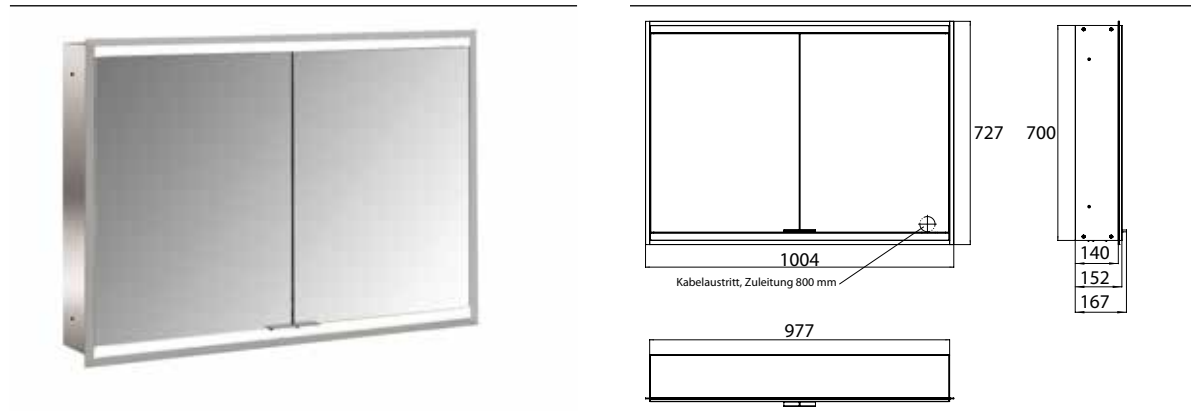

Illuminated mirror cabinet prime 2, 1.000 mm, 2 doors, built-in version, IP 20 back panel mirror

Art.No.9497 050 55

with mirrored or white glass back panel, 2 continuously adjustable crystal glass shelves, 2 doors, 2 sockets and 1 switch, height: 730 mm, LED-lights (ca. 4.000 K), IP 20, energy efficiency grade: A - A++